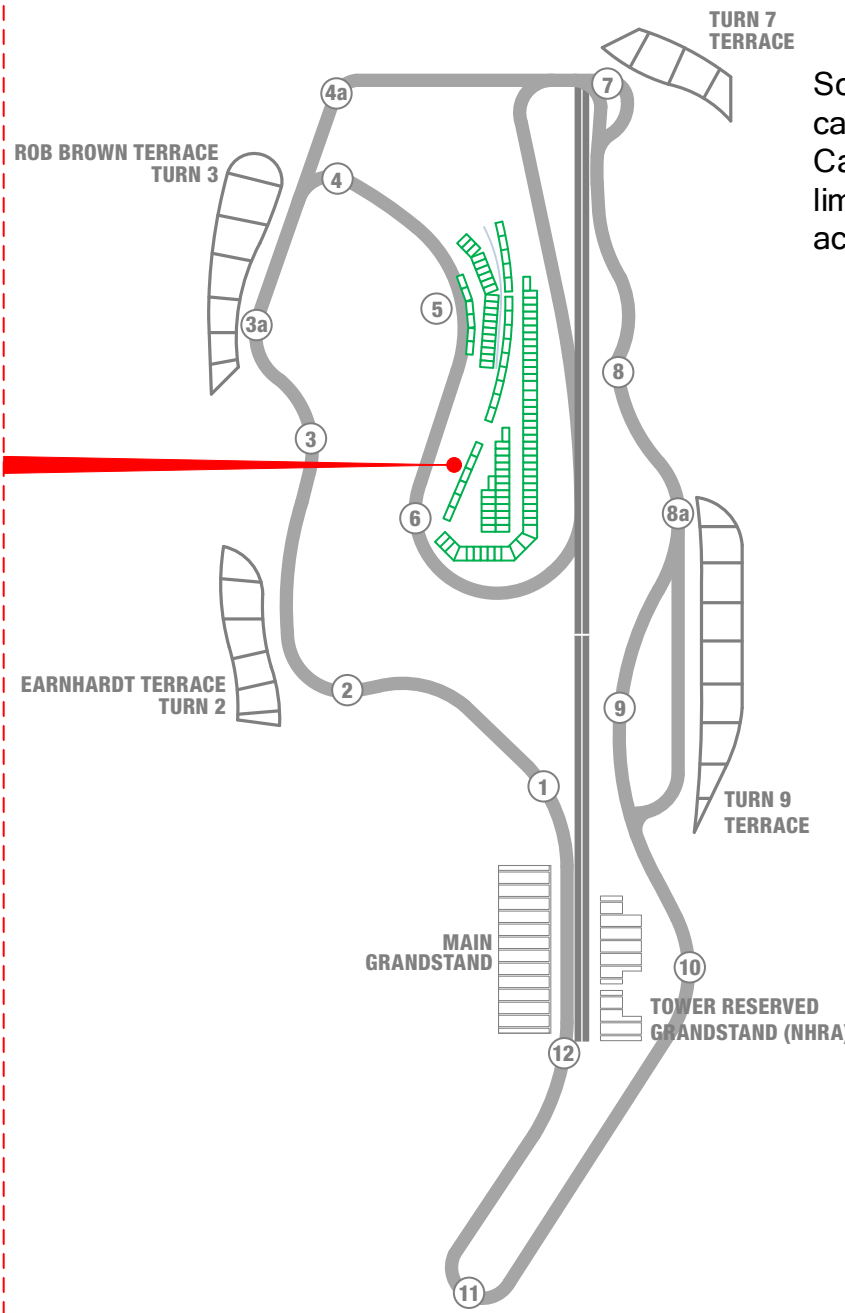

# CAROUSEL CAMPGROUND

Sonoma Raceway's version of infield RV camping! You are surrounded by racing in the Carousel Campground. Views of the track are limited, but all raceway amenities are easily accessible.