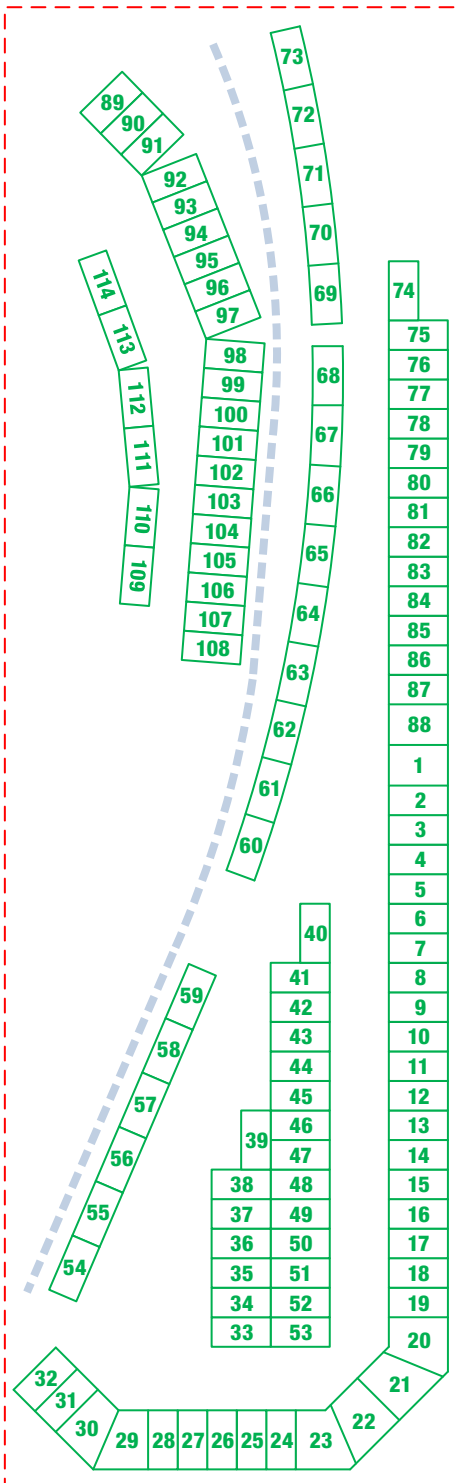

# CAROUSEL CAMPGROUND

Sonoma Raceway's version of infield RV camping! You are surrounded by racing in the Carousel Campground. Views of the track are limited, but all raceway amenities are easily accessible.