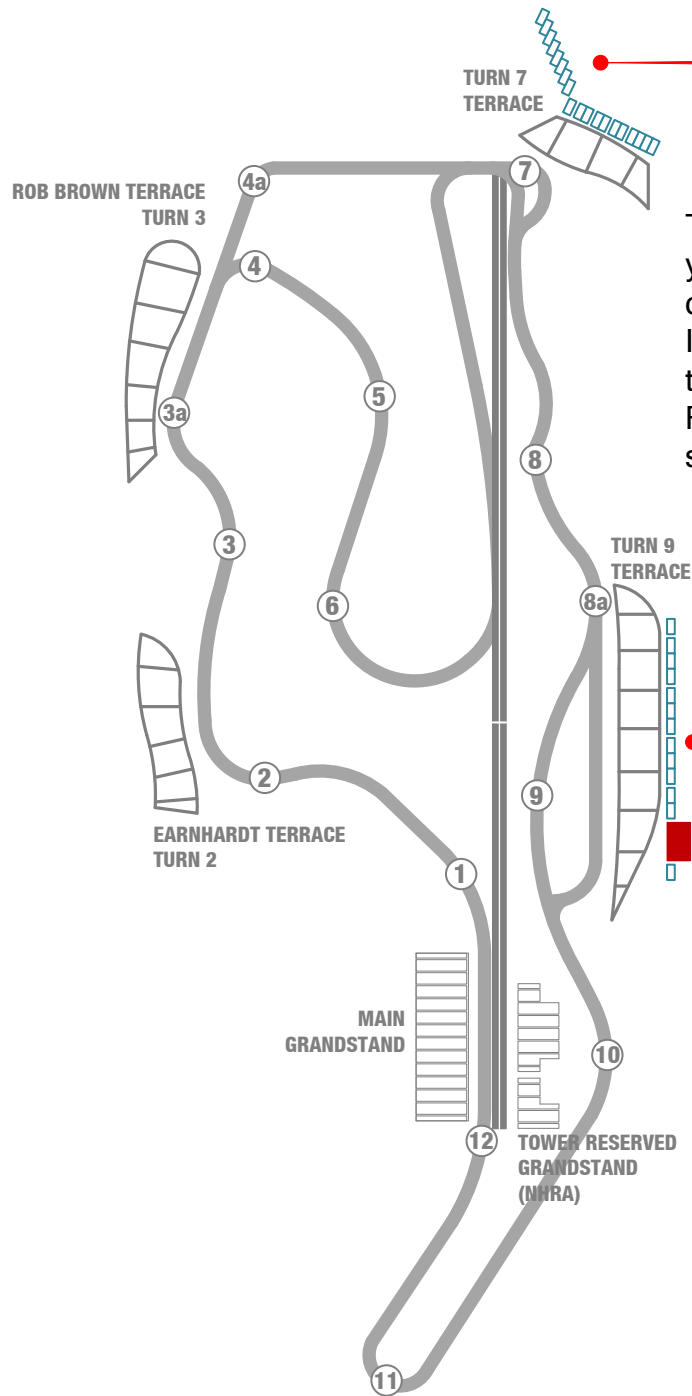

# TURN 7 and TURN 9 CAMPING NHRA

Turn 7 and Turn 9 Campgrounds give you two unique views of the drag strip during the NHRA Sonoma Nationals. In spaces 1-19 you will see dragsters as they head toward you at over 300 mph. From spaces 55-67, you'll see side-by-side racing just before the finish line.